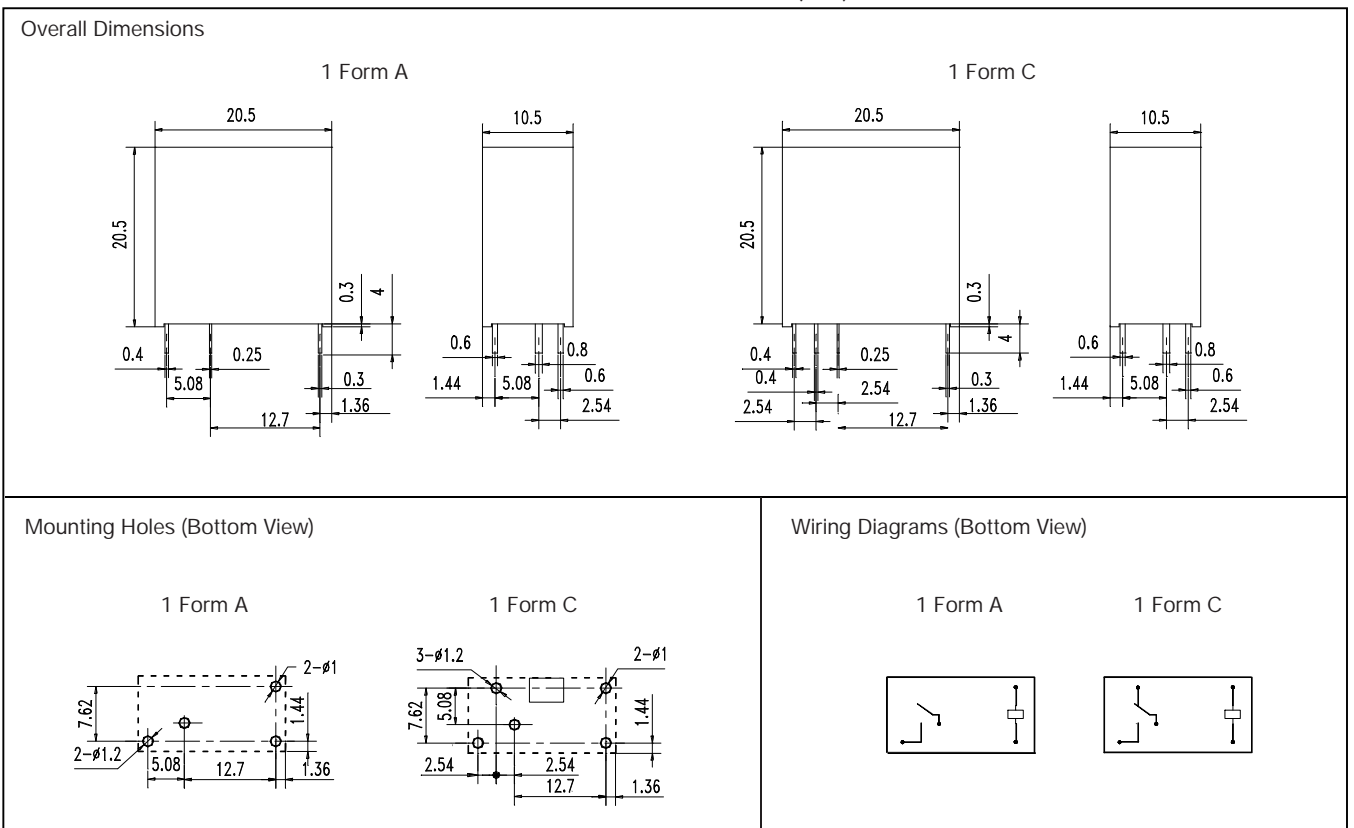

REFERENCE CURVES

OVERALL DIMENSIONS, MOUNTING HOLES AND WIRING DIAGRAMS (mm)

Willow Technologies Limited

Shawlands Court
 Newchapel Road,
 Lingfield, Surrey
 England
 Tel: +44 (0) 1342 835234
 Fax: +44 (0) 1342 834306
<http://www.willow.co.uk>
 email: sales@willow.co.uk