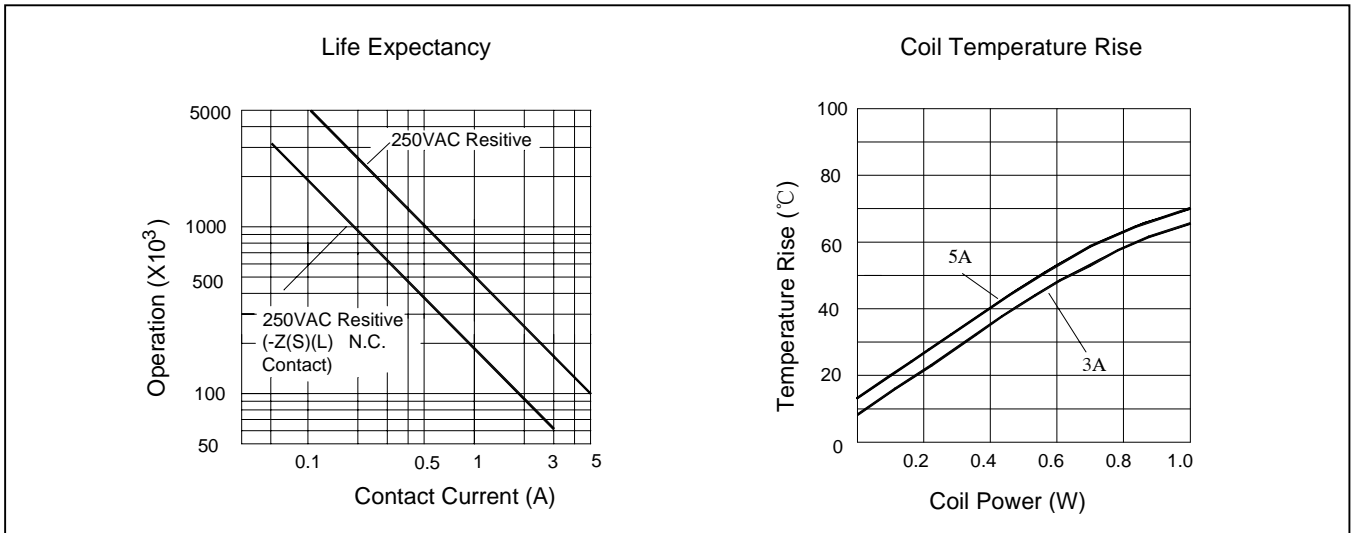

REFERENCE CURVES