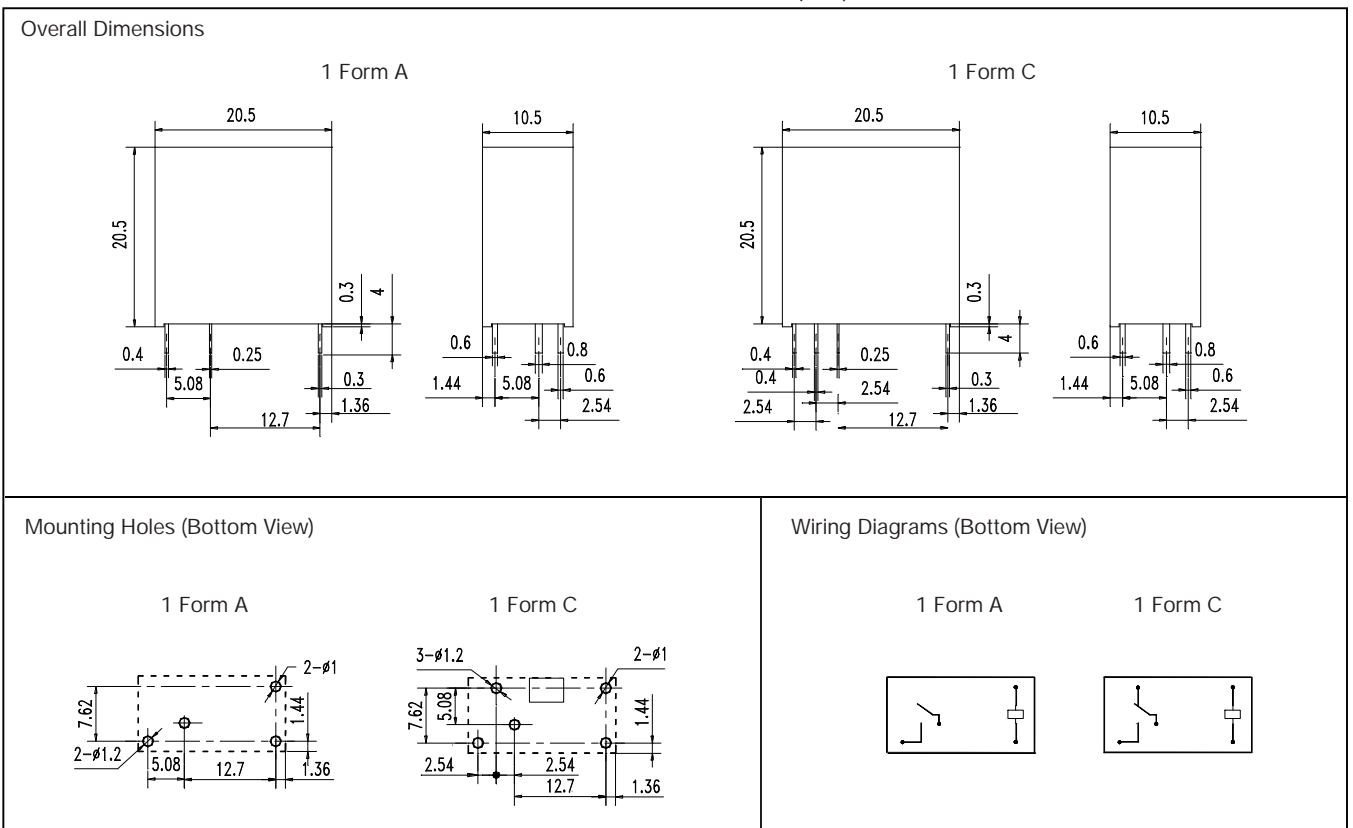

REFERENCE CURVES

OVERALL DIMENSIONS, MOUNTING HOLES AND WIRING DIAGRAMS (mm)

Willow Technologies Limited

Shawlands Court
 Newchapel Road,
 Lingfield, Surrey
 England
 Tel: +44 (0) 1342 835234
 Fax: +44 (0) 1342 834306
<http://www.willow.co.uk>
 email: sales@willow.co.uk