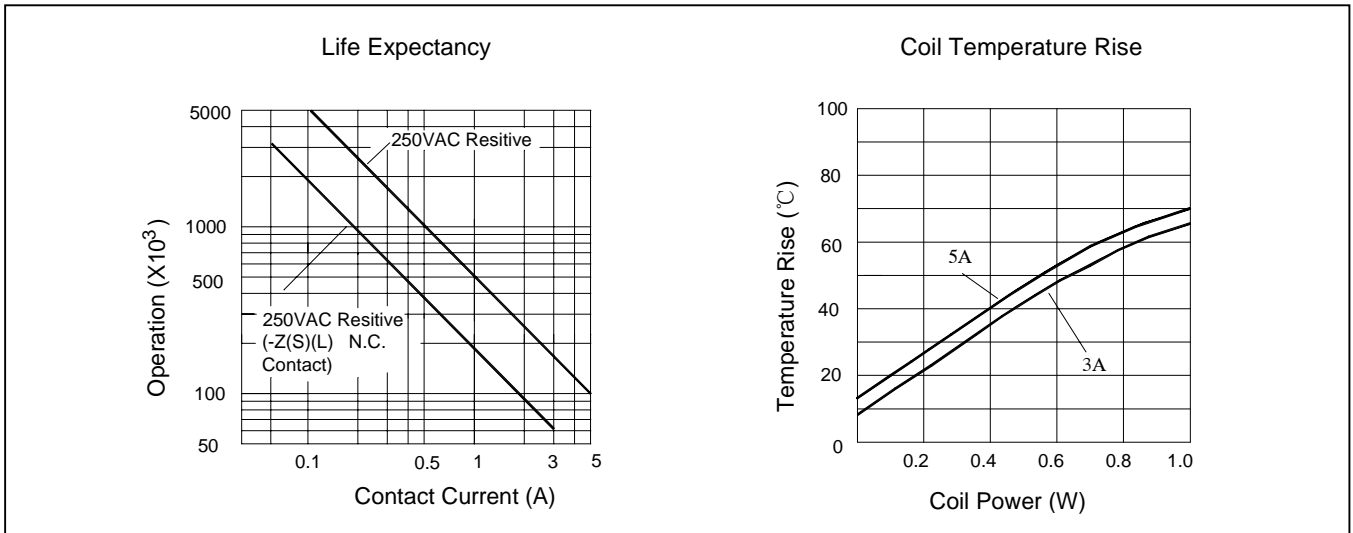

REFERENCE CURVES