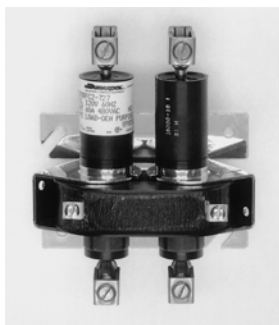

2 POLE

The unusually long life of Durakool "B" size contactors in proportional temperature control systems has made them the most popular choice of designers of process heating controls.

BFC (normally open) and BBC (normally closed) contactors are general purpose, 60 Amp rated, featuring mercury-to-tungsten contacts. Tungsten's ability to resist arcing erosion greatly prolongs the life of the contactor. These relays can be used in plastic extrusion equipment to cycle heaters for precise temperature control.

SPECIFICATIONS

Maximum Time:	Operate	Release
Normally Open:	70 ms	90 ms
Normally Closed:	120 ms	90 ms
Contact Bounce, Release:	None	
Recommended DC Load Polarity:	Top Connector Negative	
Load Connectors:	Pressure Connector #1-8 AWG Cu.	
Coil Terminals:	#6-32 Wire Binding Screw, Max. #12 AWG Cu.	
Breakdown Voltage:	5000 VRMS/Min. Across Contacts	