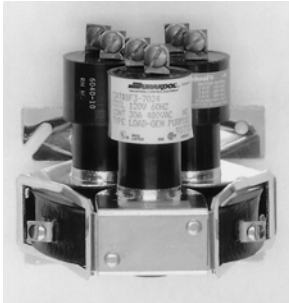

## DURAKOOL Series BF (Open) 30 Amps

### 3 POLE

Durakool 30 Amp general purpose contactors are available in 1, 2, and 3 pole configurations to suit a variety of design needs.

The BF (normally open) and BB (normally closed) both feature long-life contacts which provide low, stable contact resistance. Screw terminals are included for both load and control connections. The top wiring style of the load terminals allows efficient use of available panel space.

#### SPECIFICATIONS

<b>Maximum Time:</b>	<b>Operate</b>	<b>Release</b>
Normally Open:	70 ms	90 ms
Normally Closed:	150 ms	200 ms
<b>Contact Bounce, Release:</b>	None	
<b>Recommended</b>		
DC Load Polarity:	Center Tube Connector Negative	
<b>Load Connectors:</b>	#8-32 Wire Binding Screw, Max. #8 AWG Cu.	
<b>Coil Terminals:</b>	#6-32 Wire Binding Screw, Max. #12 AWG Cu.	
<b>Breakdown Voltage:</b>	5000 VRMS/Min. Across Contacts	